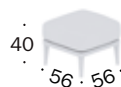

BW-106-2000
Hocker

Stool