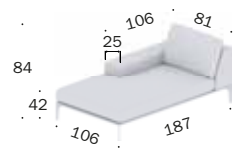

BW-155-3023

Longchair tief
Armlehne breit

Longchair deep
armrest wide