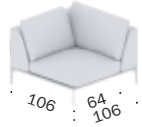

Clear-to-floor planning programme, whose sofa and extension elements are offered in the seat intervals 80, 92,5 and 105 cm width as well as 2 seating depths.

Sofas and additional elements

Seat cushion: loose Multilux cold foam
Back cushion: loose Multilux cushion
Back adjustment per seat at an additional charge

Longchair
armrest narrow

BW-155-3025

Longchair tief
Armlehne schmal

Longchair deep
armrest narrow

BW-155-3026

Longchair
Armlehne schmal lang

Longchair
armrest narrow long

BW-155-4000

Eckteil 90°

Corner element 90°

Schenkel li/re tief
Thigh ri/le deep

BW-155-4001

Eckteil 90°
tief einseitig

Corner element 90°
deep one-sided

BW-155-4002

Eckteil 90°
tief beidseitig

Corner element 90°
deep two-sided

BW-155-2000

Hocker

Stool

BW-155-2001

Hocker tief

Stool deep

Fußoberflächen
Foot surfaces